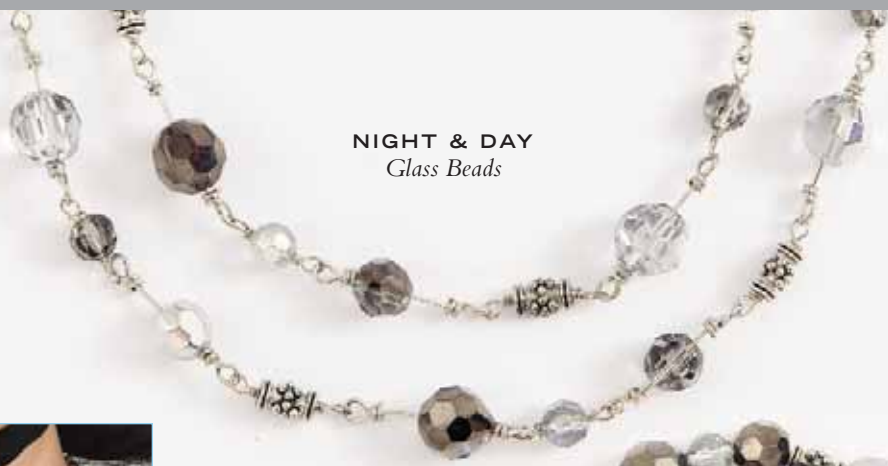

2240 **NIGHT & DAY** 40" Necklace $64

NIGHT & DAY
Glass Beads