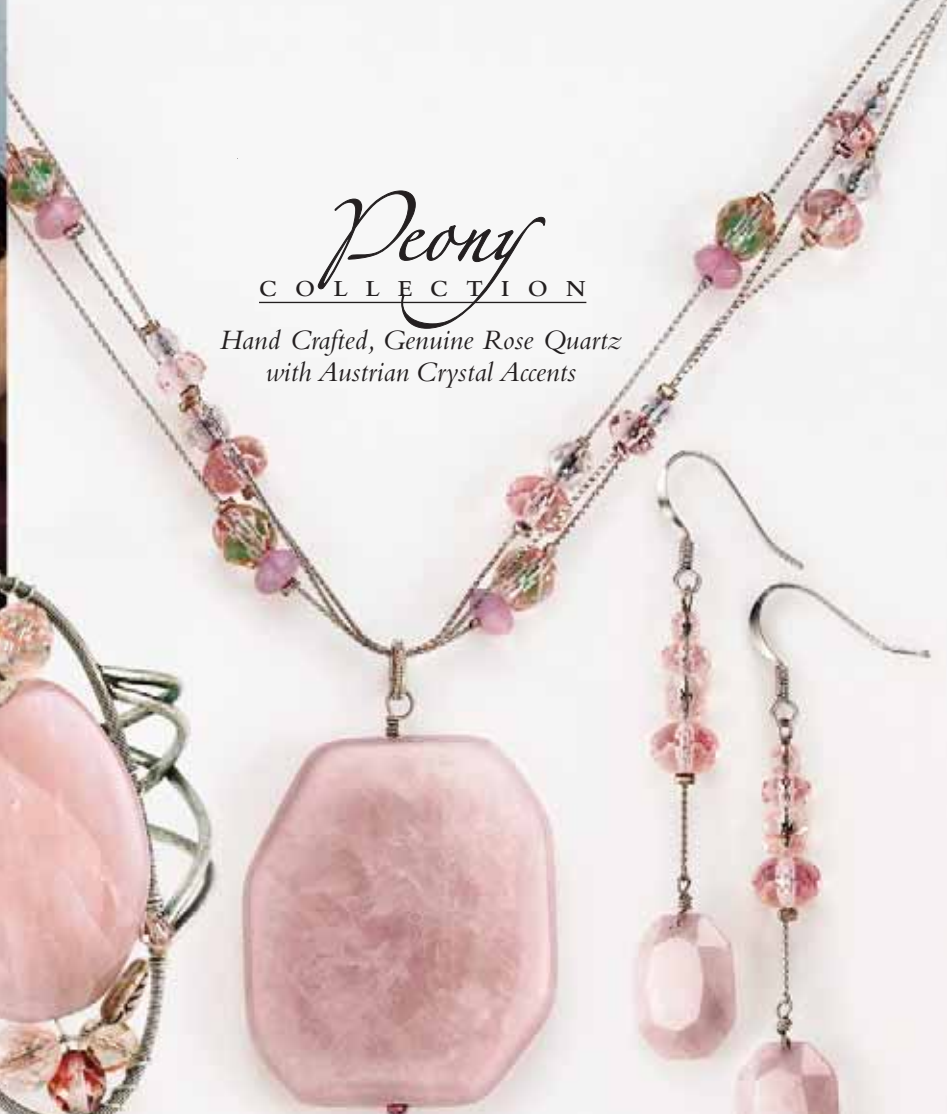

Peony

COLLECTION

Hand Crafted, Genuine Rose Quartz
with Austrian Crystal Accents

2708 PEONY
18" + 2" Ext. Necklace $95

2709 PEONY
3" Earrings $46

Slight irregularities and variations in stone colors or inclusions are characteristic of the unique and fascinating charm of our Genuine Stone and Hand-Made Jewelry. *Natural stone colors will vary significantly from piece to piece.*