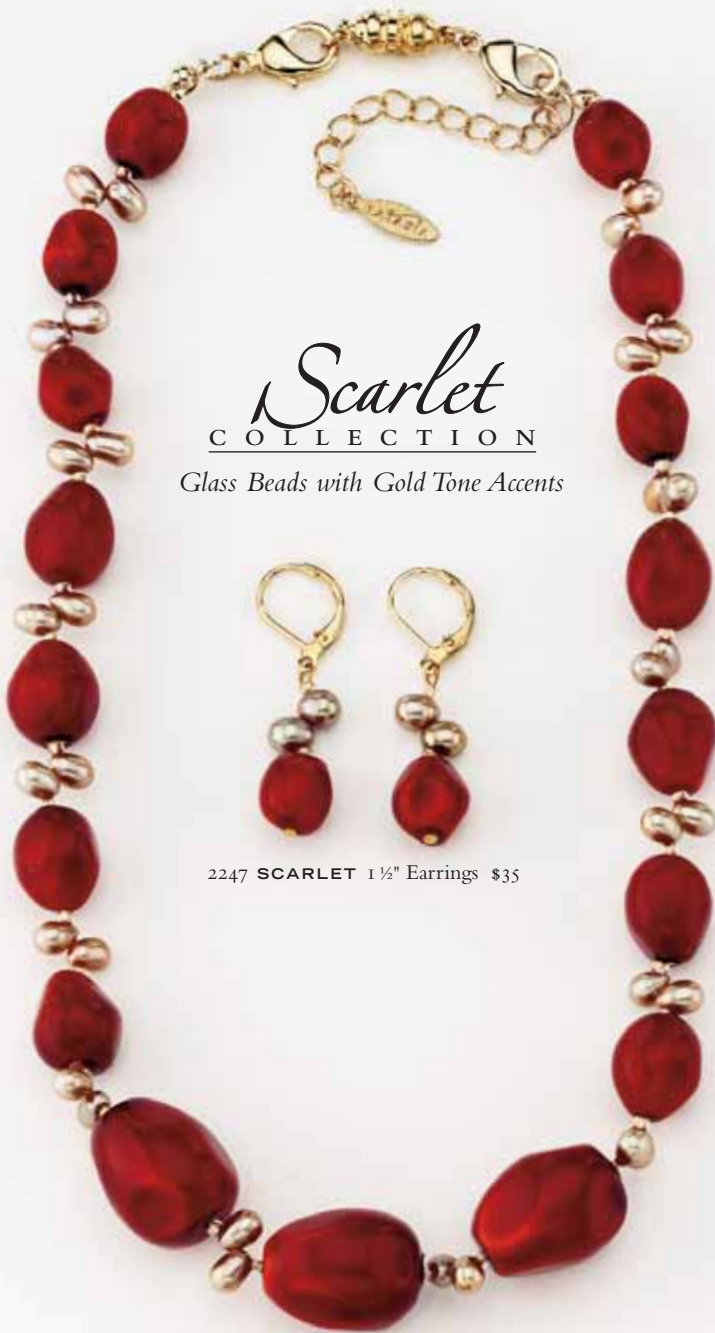

2596 **PETALS** Hinged Cuff Bracelet \$46

Scarlet

COLLECTION

Glass Beads with Gold Tone Accents

2247 SCARLET 1 1/2" Earrings \$35

2245 SCARLET 16" + 2" Ext. Necklace \$95

2246 SCARLET Stretch Bracelet \$47

2635 SOUTHWEST SPLENDOR
Genuine Turquoise Stones.
36" + 2" Ext. Necklace \$107