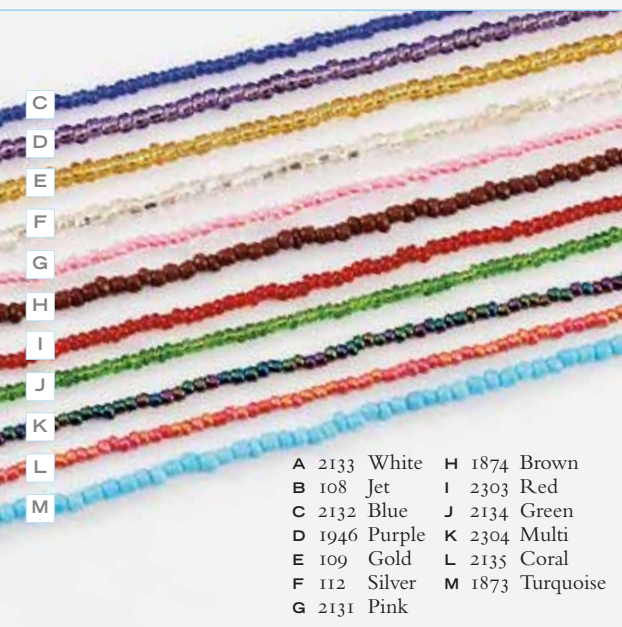

2689 **STARDUST** 9" + 2" Ext. Anklet \$14

A 1976 **EVA HOOPS MINI SILVER** ¾" \$10
B 1978 **EVA HOOPS MED. SILVER** 1 ¼" \$12
C 1977 **EVA HOOPS SMALL SILVER** 1" \$11

3034 **WAVES** Toe Ring \$6

A
B

**DARE 2 DAZZLE
S CLASP**
113 Silver Tone \$14
789 Gold Tone \$14
(Not shown)

**DARE 2 DAZZLE
NECKLACE \$14**
Set of Three 36" Strands per pack
Necklace Available in
13 Colors listed below.

C
D
E
F
G
H
I
J
K
L
M

A 2133 White	H 1874 Brown
B 108 Jet	I 2303 Red
C 2132 Blue	J 2134 Green
D 1946 Purple	K 2304 Multi
E 109 Gold	L 2135 Coral
F 112 Silver	M 1873 Turquoise
G 2131 Pink	