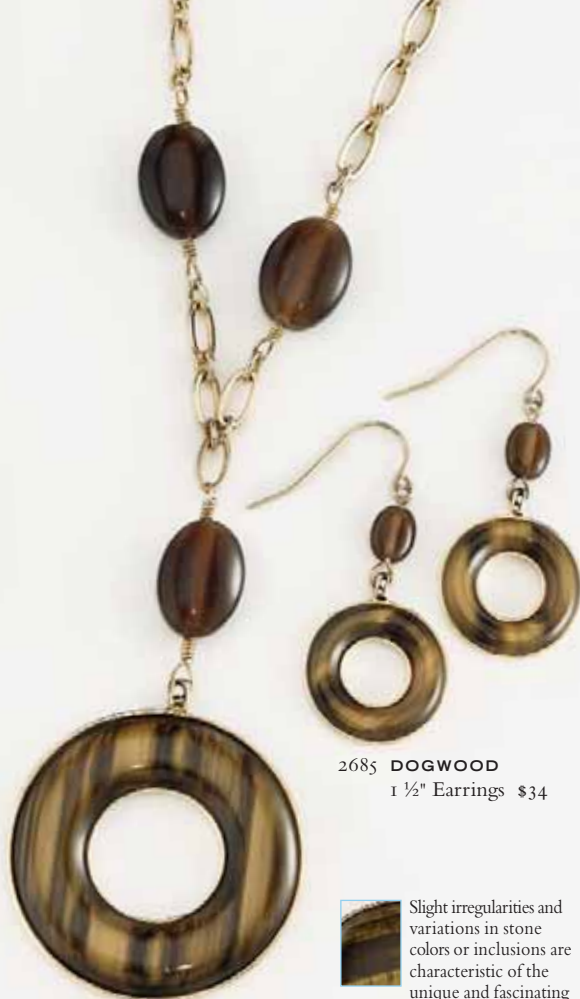

2577 **TAHITIAN WAVES**
16" + 3" Ext. Necklace.
Double Chains Hold a Removable
CZ & Glass Bead Pendant \$83

2578 **TAHITIAN WAVES**
3" Earrings \$26

**Buy 3,
Get
1 FREE!**
Least expensive item

2591 **LOTS OF LOVE** 1" Wide Stretch
Bracelet with Crystal Accents \$67

2685 **DOGWOOD**
1 1/2" Earrings \$34

Slight irregularities and variations in stone colors or inclusions are characteristic of the unique and fascinating charm of our Genuine Stone and Hand-Made Jewelry.
Natural stone colors will vary significantly from piece to piece.