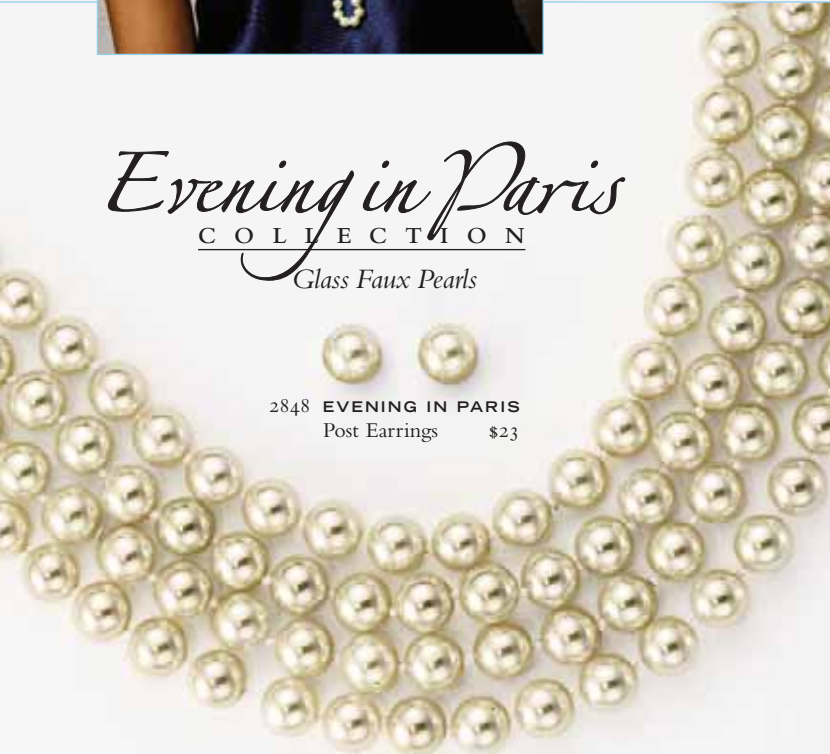

Exquisite All Occasion Jewelry

2847 **EVENING IN PARIS** Set of 3 Stretch Bracelets \$38

Evening in Paris
COLLECTION
Glass Faux Pearls

2848 **EVENING IN PARIS**
Post Earrings \$23

1888 **ALOHA** Pin \$23

1443 **MADMOISELLE**
Butterfly Pin \$58