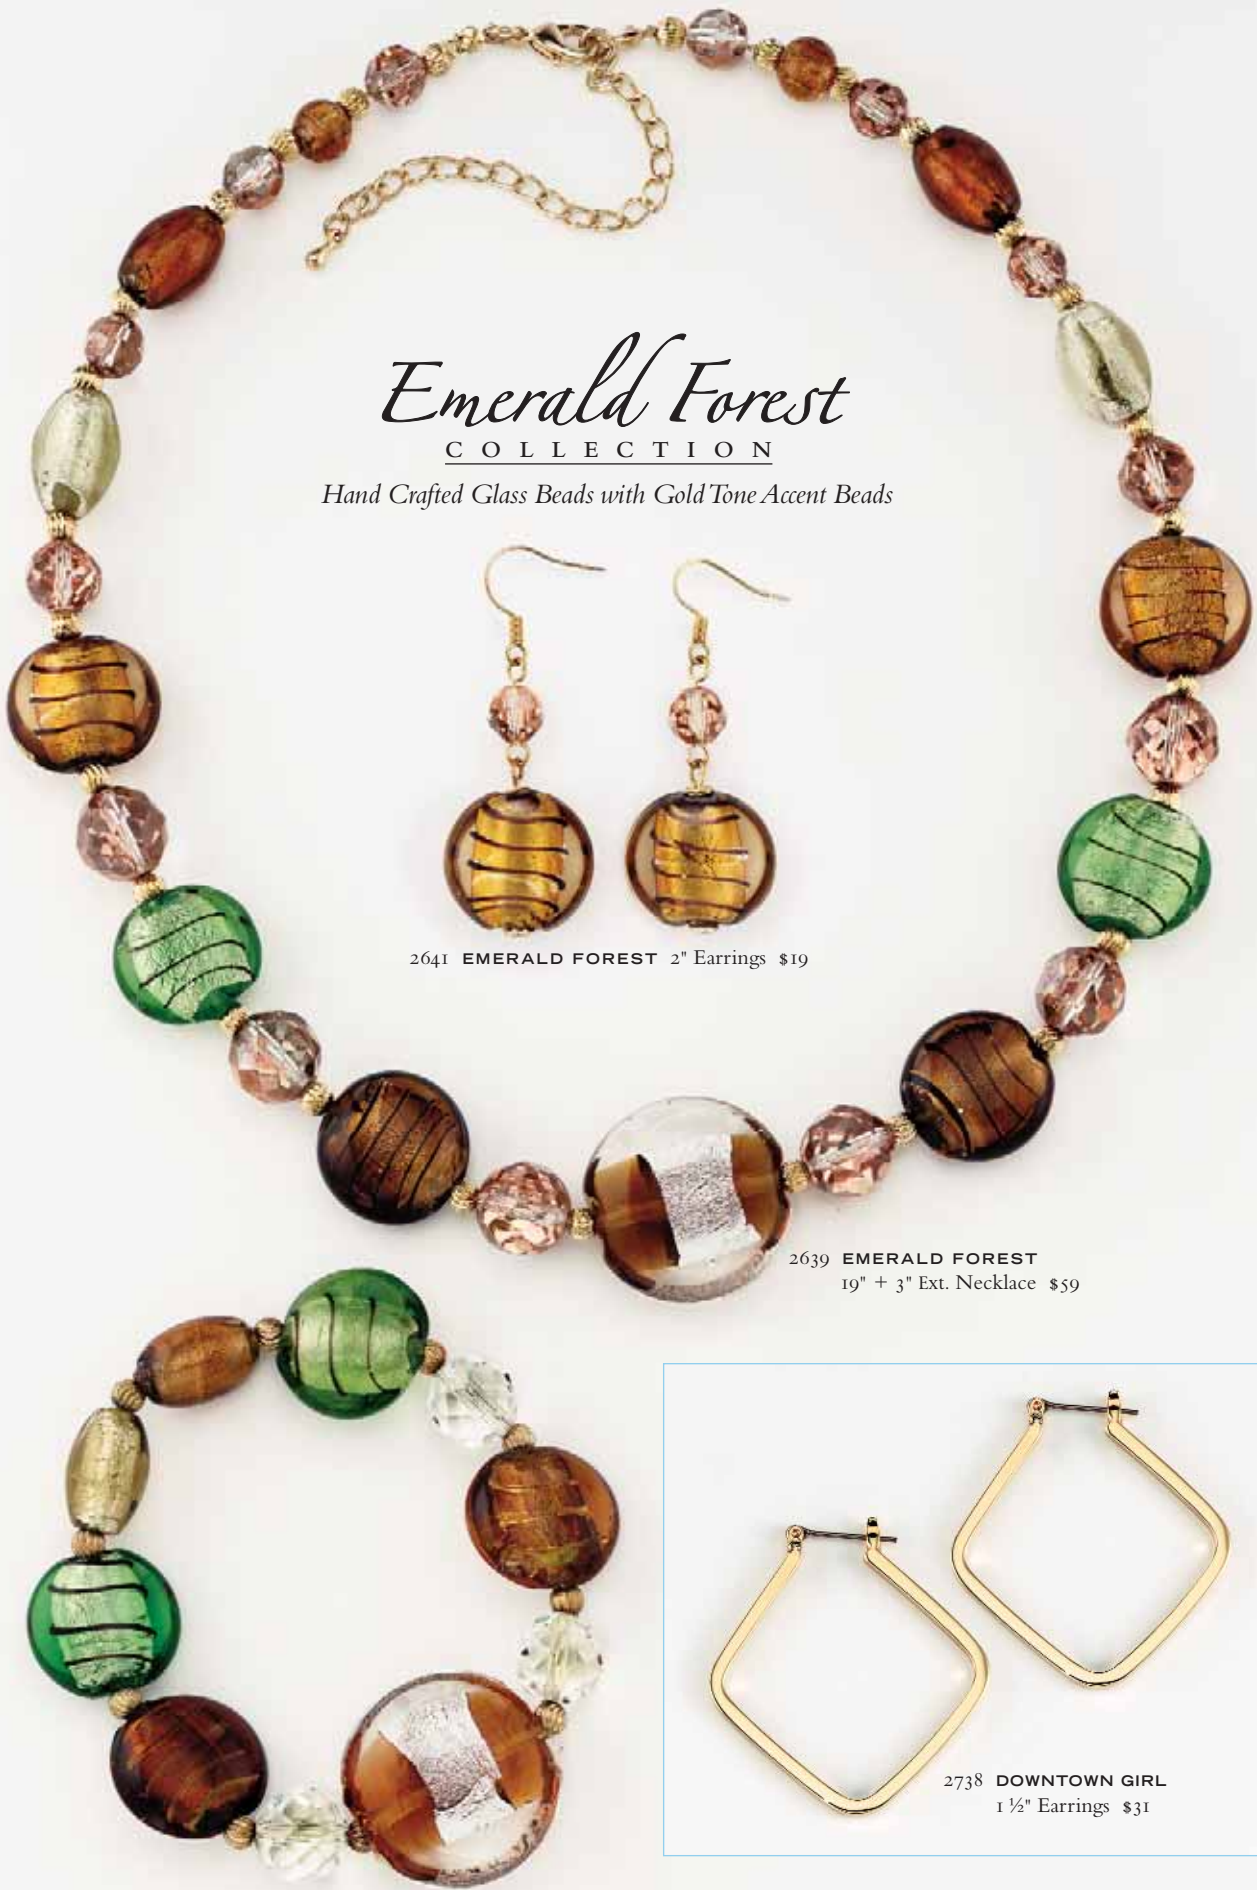

Emerald Forest

COLLECTION

Hand Crafted Glass Beads with Gold Tone Accent Beads

2641 EMERALD FOREST 2" Earrings \$19

2639 EMERALD FOREST
19" + 3" Ext. Necklace \$59

2640 EMERALD FOREST Stretch Bracelet \$31