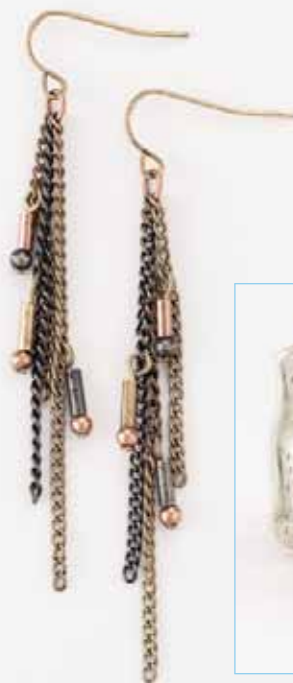

2578 **TAHITIAN WAVES**
3" Earrings $26

**Buy 3,
Get
1 FREE!**
Least expensive item