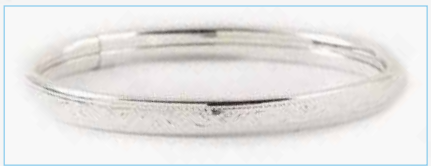

2318 **STORY BOOK** Children's Heart Locket
& Bracelet Set. Bracelet Expands to
Slip on Easily $23