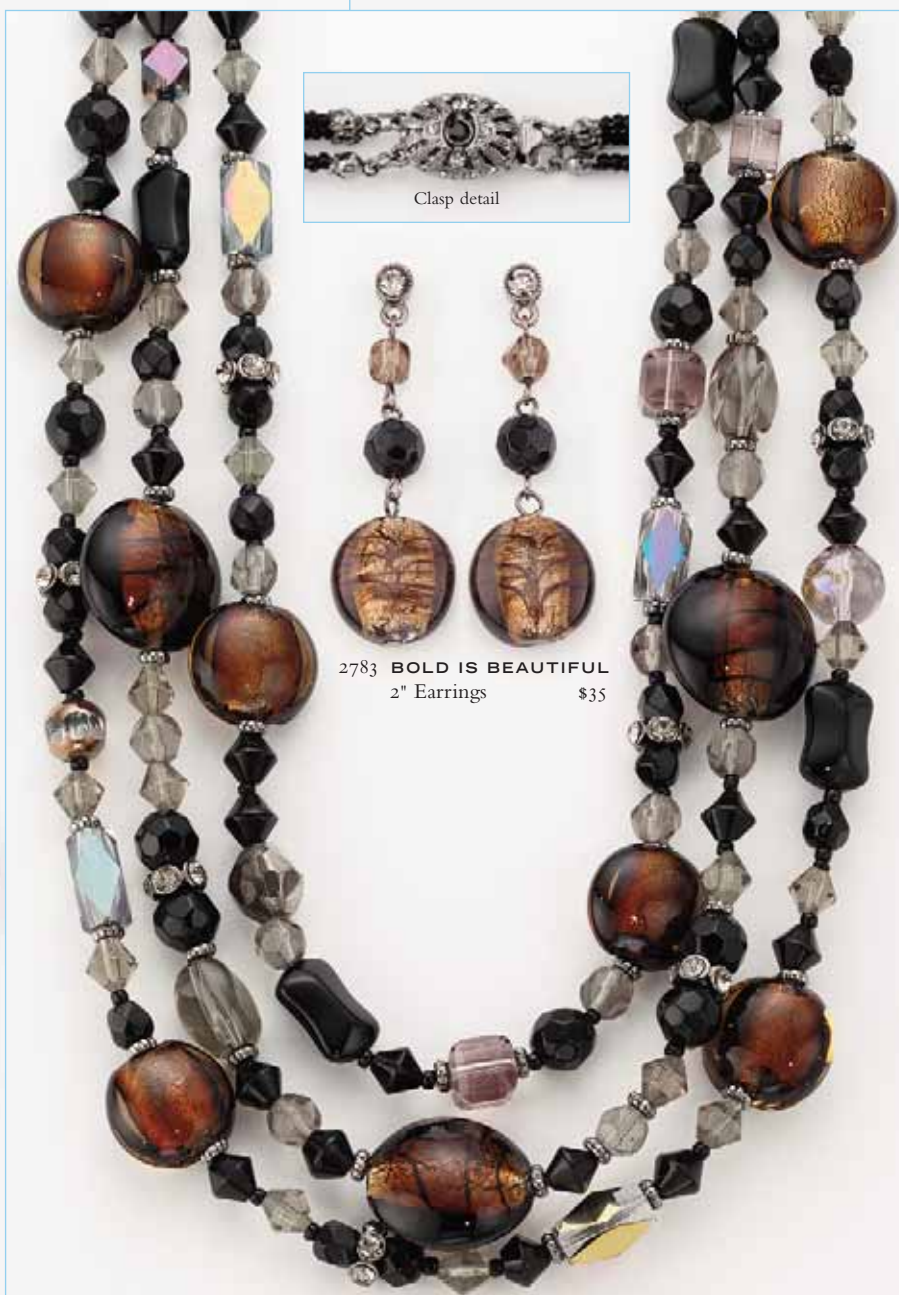

2791 **SLATE** Stretch Bracelet. Hematite Finish \$43

2793 **BEAUTY & THE BEADS**
18" Beaded Necklace with
Gunmetal Finish.
Tassel Measures 6 1/2" Long \$74

2804 **JOCELYN**
Three Eternity Bands
with Channel Set Crystals \$98

2867 **HONEY** 15" + 3" Ext.
Topaz CZ Necklace \$31

2868 **HONEY** CZ Earrings \$19

Clasp detail

2783 **BOLD IS BEAUTIFUL**
2" Earrings \$35

2782 **BOLD IS BEAUTIFUL**
Glass Beaded Necklace, 17", 18" & 20" Strands.
Clasp is Accented with Austrian Crystals \$143